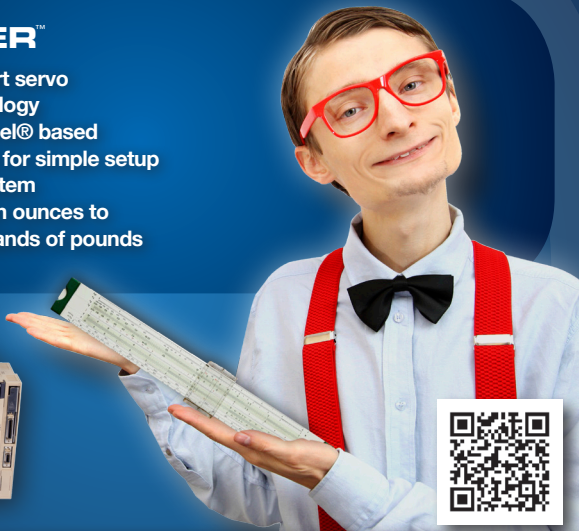

IF YOU'RE STILL USING A SLIDE RULE...
YOU'RE PROBABLY USING
A MECHANICAL INDEXER.

EZ) INDEXER™

- State of the art servo driven technology
- Microsoft Excel® based spreadsheets for simple setup
- Complete system
- For loads from ounces to tens of thousands of pounds
- Priced right